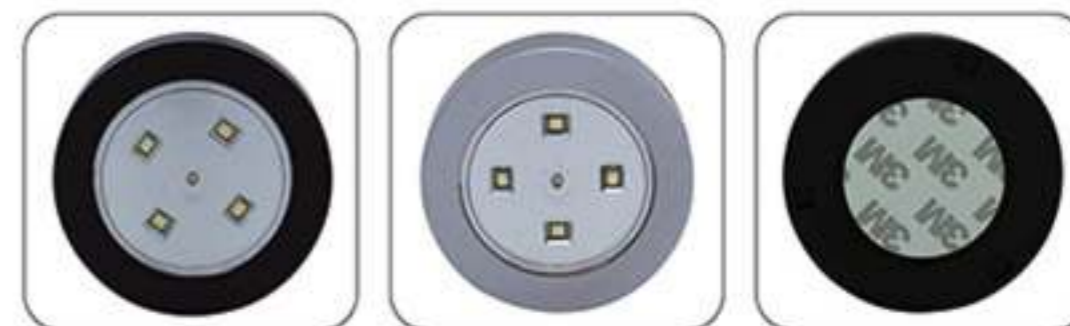

XR-IE316-RC

REMOTE COB SWITCH LIGHT

Power(Lumen)	1W 100LM
Light Battery:	4*AAA
Discharge Time:	2H
Remote Battery:	1*CR2025
Material:	ABS, PS
Light Size:	100*80*20mm
Remote Size:	86*39*5mm
Light Weight:	70g
Remote Weight:	13g
Operation:	Remote Control, ON-OFF

XR-IE316-SE

SENSOR COB SWITCH LIGHT

Power(Lumen)	1W 100LM
Light Battery:	4*AAA
Discharge Time:	2H
Material:	ABS, PS
Light Size:	100*80*20mm
Remote Size:	86*39*5mm
Light Weight:	70g
Operation:	ON-OFF

XR-IE210

PUCK LIGHT

Power(Lumen):	0.2W, 10LM
Battery:	3*AAA
Material:	ABS, PS
Size:	70*23 mm
Weight:	37g
Operation:	ON-OFF