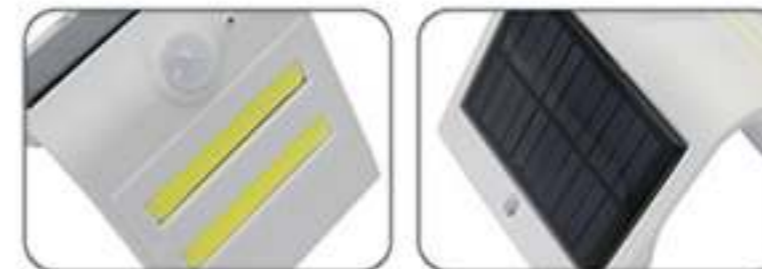

- Operation:
1. The human body induction +Light controlled (brightest 100%)
 2. The human body induction +Light controlled(brightest +20% bright
 3. Light controlled (80% bright)

XR-IE205

SOLAR SENSOR WALL LIGHT